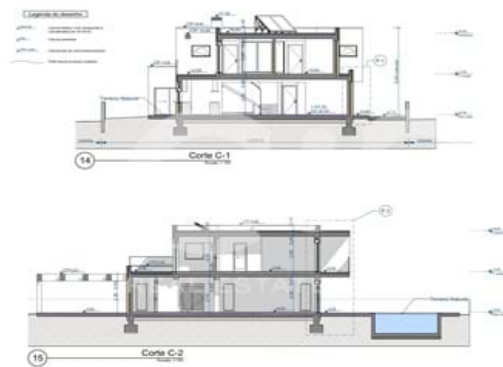

14 — Corte C-1

15 — Corte C-2

Modern 4 bedroom Villa Under Construction

For those people who desire coastal living but wish to avoid areas of mass tourism, O&O have the perfect solution—a large family villa close to the Atlantic cliffs and beaches of the west coast in a beautiful part of the natural Algarve.

Located in the residential area of Paisagem Oceano, just outside Vale da Telha, this 4 bedroom and 4 bathroom Villa is under construction benefiting from the utmost modern design.

Its two storey build will give you a wonderful view of the pool and sun bathing area, to enjoy throughout the day and complete with an al-fresco meal in the evenings. Only a few minutes away from the well known beaches of Arrifana and Monte Clérigo plus restaurants and other amenities close by.

For more information on the details of this property, please contact us at our Aljezur office

www.ocean-country.com

Ocean Country Real Estate, Soc. de Med. Imob Lda, AMI: 5653. Av. dos Desc. 19-21 · 8600-315 Lagos
Tel: 00351 282 780 010 • Email: info@ocean-country.com